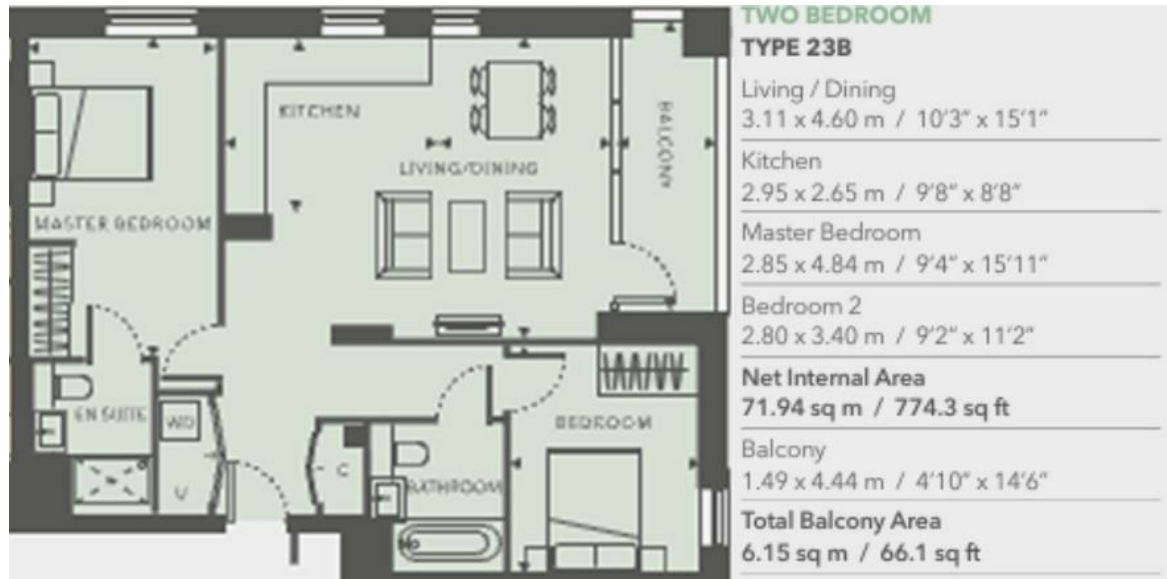

Let **UK** Home

3F 2 Eastbourne Terrace
Paddington
London
W2 6LG

01795 358 886

info@letukhome.co.uk