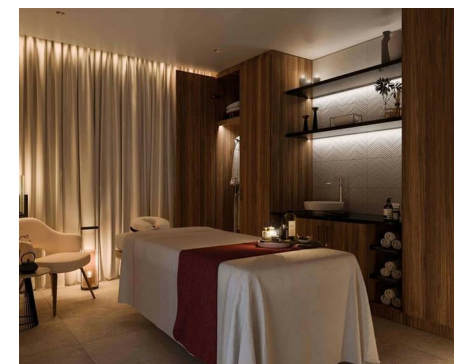

Let **UK** Home

2 Bedrooms

Flat

Located in London

£650,000