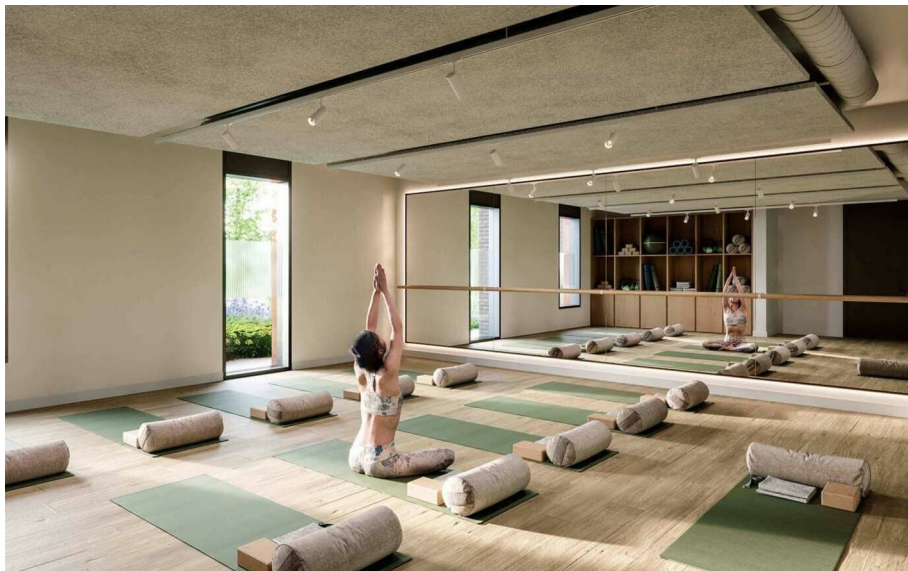

- 4th Floor
- 24h Security
- Gym & Yoga Room
- Treatment
- Co-working Space

- Concierge Service
- Swimming
- Residents Lounge
- Sauna & Steam Room
- EPC Rating: B